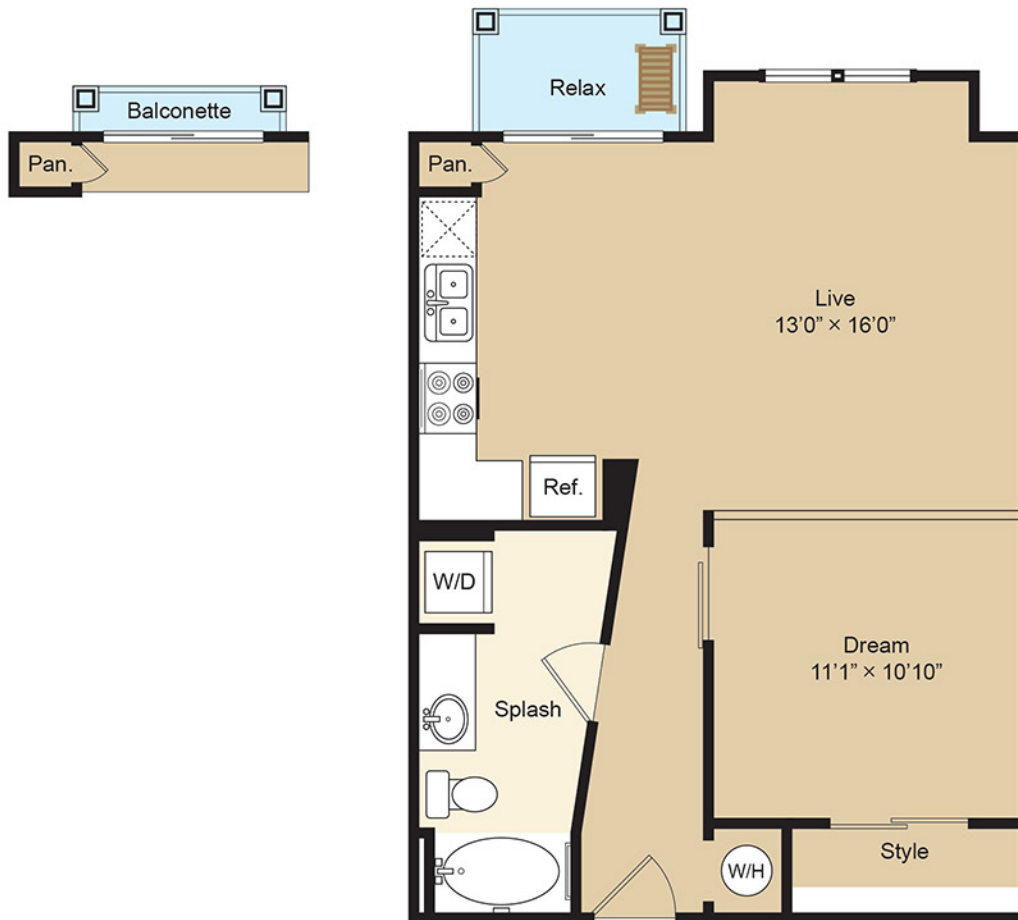

ARTHOUSE

A P A R T M E N T H O M E S

LIVE SHOP DINE

Floor plans are artist's rendering. All dimensions are approximate. Actual product and specifications may vary in dimension or detail. Not all features are available in every apartment. Prices and availability are subject to change. Please see a representative for details.

A1	1 bed	Amenities:	Rent:
	1 bath		Deposit:
	670 sq.ft.		Fees: